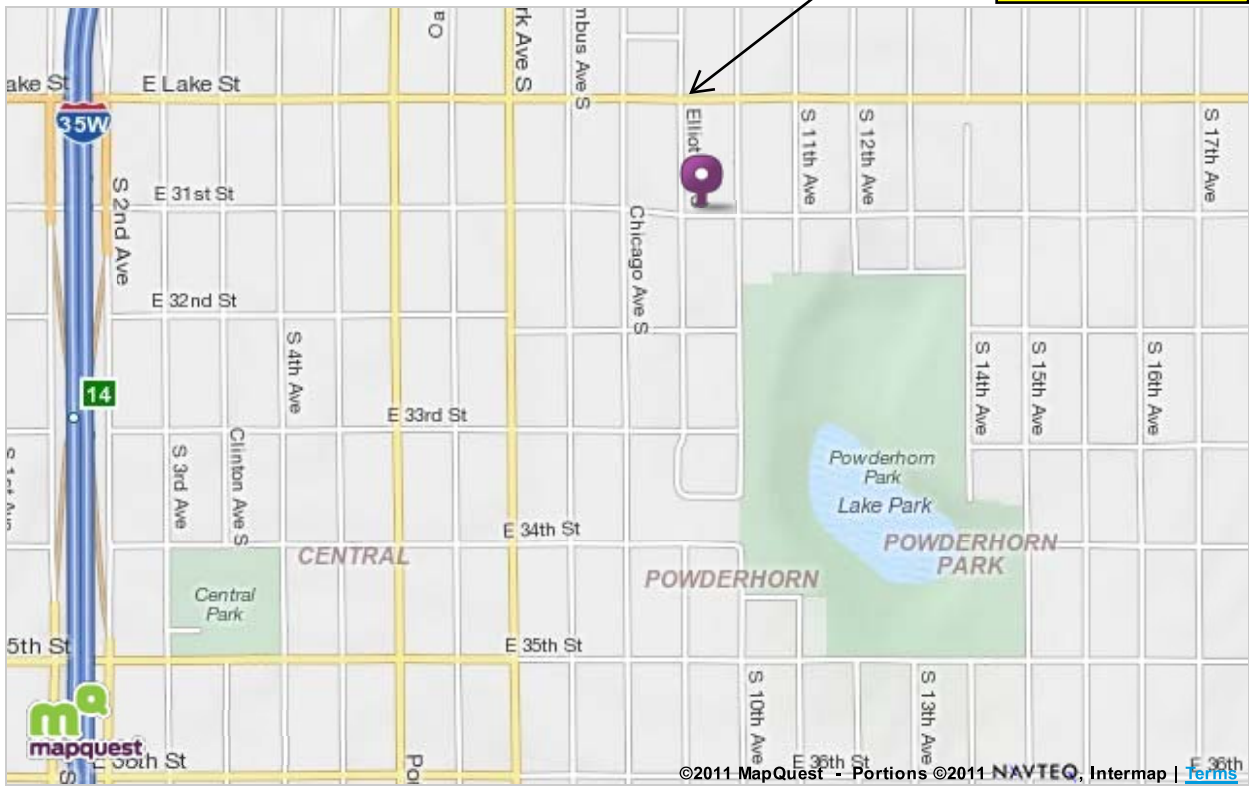

Address **2640 Major Ave N**
Golden Valley, MN 55422

Notes Anderson's

Address **1911 10th Ave S**
Minneapolis, MN 55404

Notes Erickson

Address **2443 11th Ave S**
Minneapolis, MN 55404

Notes Gregg

Address **3638 N Snelling Ave**
Arden Hills, MN 55112

Notes Porch

Address **3112 Columbus Ave
Minneapolis, MN 55407**

Notes Aurand

Map of:

3055 Elliot Ave S
Minneapolis, MN 55407

Notes

Oneal

Note: Elliot doesn't connect through to Lake as shown on the map. You have to enter from 31st street.

Address **4217 Portland Ave**
Minneapolis, MN 55407

Notes Johannsen

Address **3431 11th Ave S**
Minneapolis, MN 55407

Notes Bird

Address **2534 13th Ave S**
Minneapolis, MN 55404

Notes Noyed

©2011 Google - Map data ©2011 Google -

Address **1905 10th Ave S**
Minneapolis, MN 55404

Notes Gamble